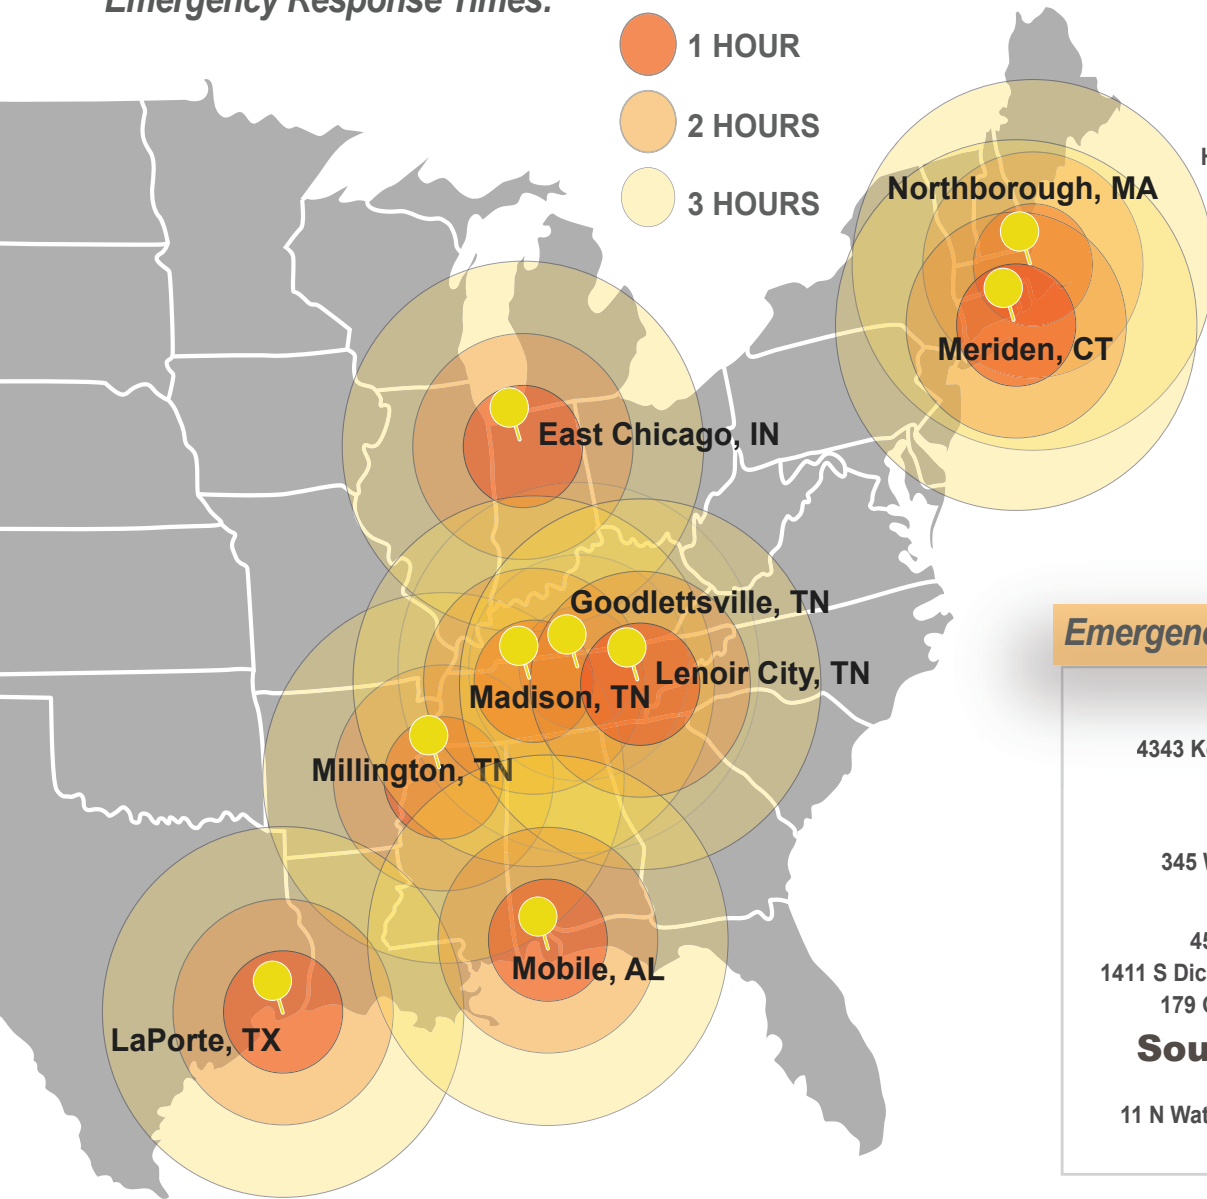

EMERGENCY RESPONSE

Emergency Response Times:

- 1 HOUR
- 2 HOURS
- 3 HOURS

ER Services include:

- Spill Response - Oil/Chem/Hazmat
- Emergency Pump-outs
- Emergency Labpacking
- High-Hazard/Reactivities Stabilization
- Cylinder Management Incidents
- Marine/Waterway Spills
- Disaster Response
- Standby Emergency Response
- Unplanned Plant Outage Response
- Sustainable Waste Management and more...

Emergency Responder Locations

Midwest
4343 Kennedy Ave, East Chicago IN 46312
Northeast
136 Gracey Ave, Meriden CT 06451
345 W Main St, Northborough MA 01532
Southeast
450 Edenwold Rd, Madison TN 37115
1411 S Dickerson Rd, Goodlettsville TN 37072
179 Gladstone Rd, Lenoir City TN 37771
Southwest/Gulf Coast
200 S 16th St, LaPorte TX 77571
11 N Water St, Suite 14250, Mobile AL 36652