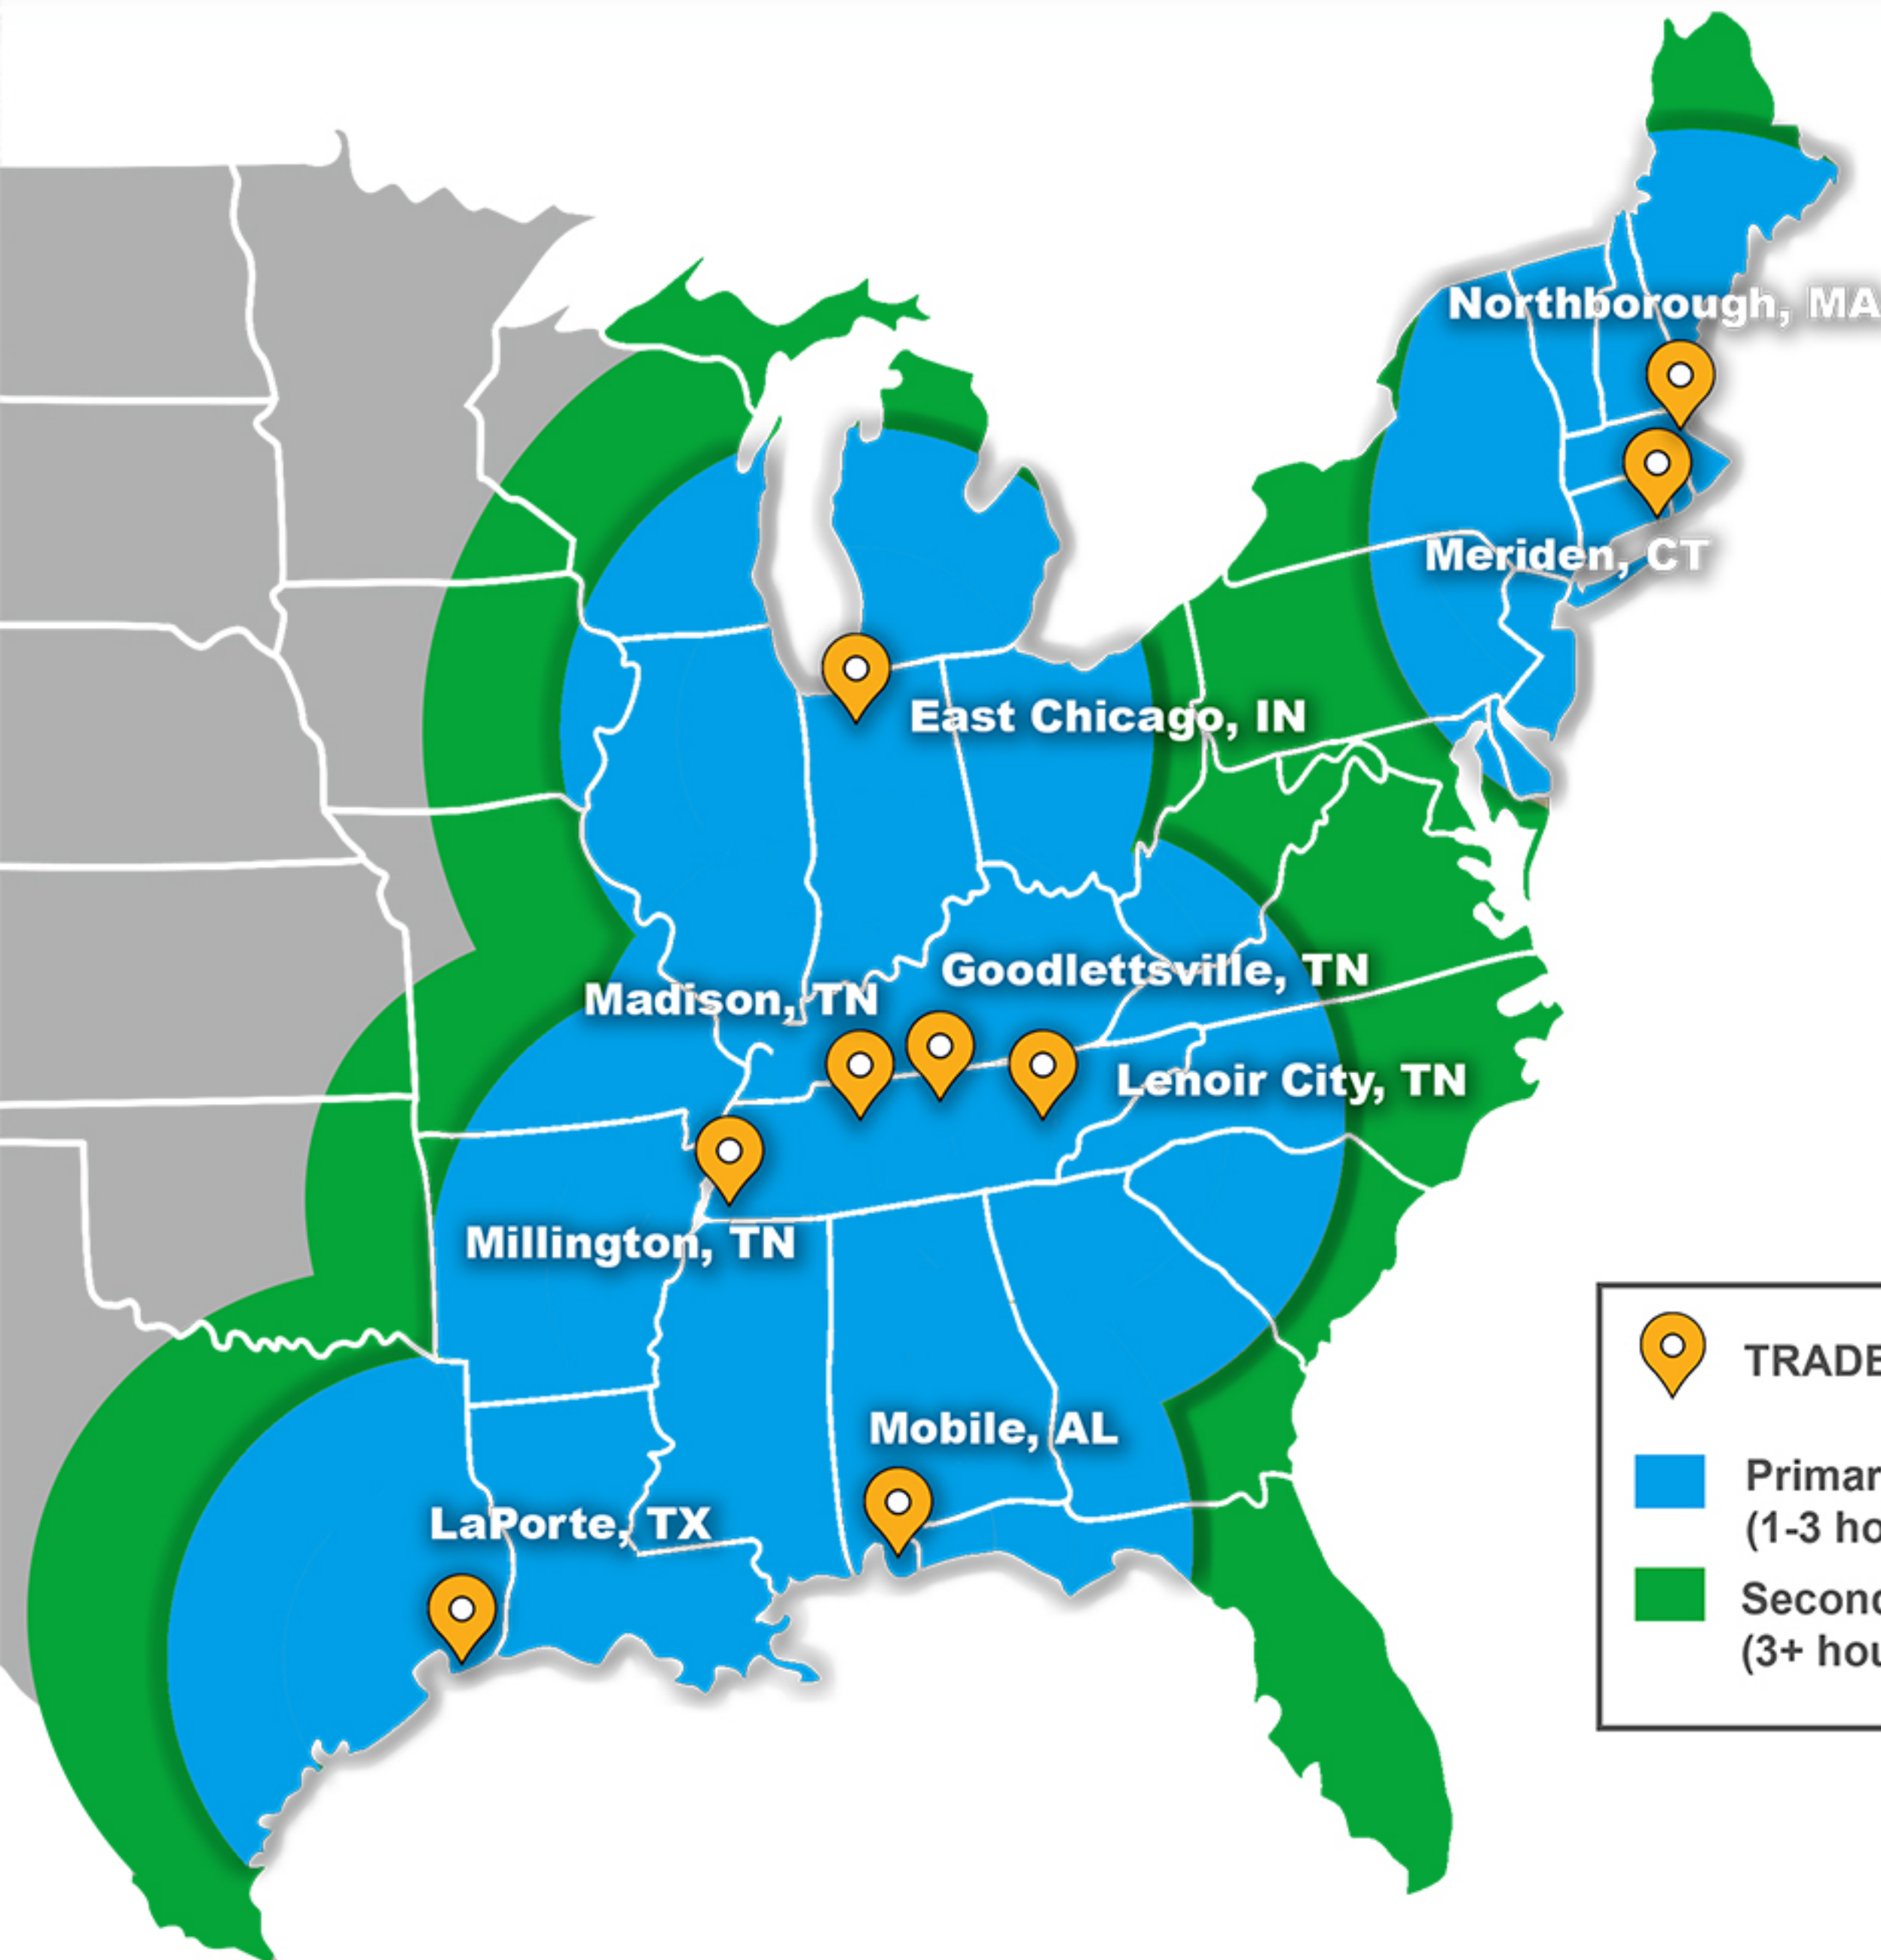

EMERGENCY RESPONSE

.....

ER Services include:

- Spill Response - Oil/Chem/Hazmat
 - Emergency Pump-outs
 - Emergency Labpacking
 - High-Hazard/Reactivities Stabilization
 - Cylinder Management Incidents
 - Marine/Waterway Spills
 - Disaster Response
 - Standby Emergency Response
 - Unplanned Plant Outage Response
 - Sustainable Waste Management and more...
-

Map Key

	TRADEBE Service Center
	Primary Response Coverage (1-3 hours)
	Secondary Response Coverage (3+ hours)

At Tradebe, we work to provide sustainable, innovative and quality solutions that contribute to improving our environment and serving our stakeholders.